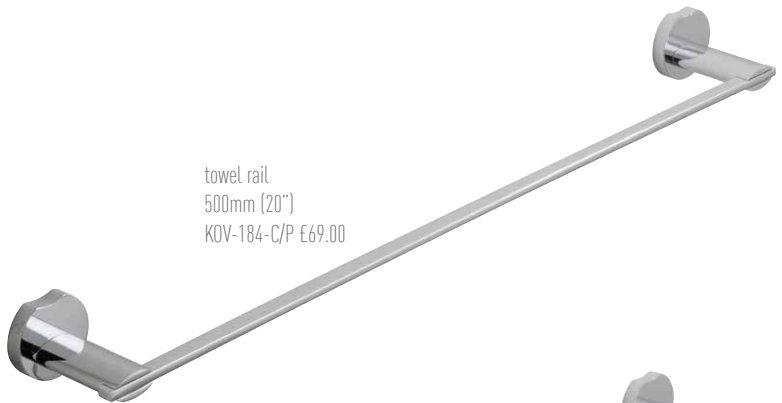

1. KOV-100/SB-C/P awarded Red Dot award for Product Design
2. KOV-109S-C/P and KOV-150-C/P awarded iF award for Product Design

Kovera demonstrates that award winning design demands outstanding form and function. When operating the beautifully crafted handle, a regulated seamless flow cascades from the spout in an elegant waterfall.

horizontal concealed 3 outlet, 3 handle
thermostatic valve with all-flow function*
TAB-128/3-H-KOV-C/P €633.00

horizontal concealed 2 outlet,
3 handle thermostatic valve*
TAB-128/2-H-KOV-C/P €549.00

horizontal concealed 2 outlet, 2 handle
thermostatic valve with all-flow function*
TAB-148/2-H-KOV-C/P €549.00

horizontal concealed 1 outlet,
2 handle thermostatic valve*
TAB-148-H-KOV-C/P €439.00

accessories

paper holder
KOV-180-C/P €39.00

towel ring
KOV-181-C/P €59.00

frosted glass soap dish and holder
KOV-182-C/P €49.00

frosted glass tumbler and holder
KOV-183-C/P €49.00

robe hook
KOV-186-C/P €26.00

towel rail
500mm (20")
KOV-184-C/P €69.00

double towel rail
500mm (20")
KOV-184A-C/P €113.00

toilet brush and
frosted glass holder
KOV-188-C/P €96.00