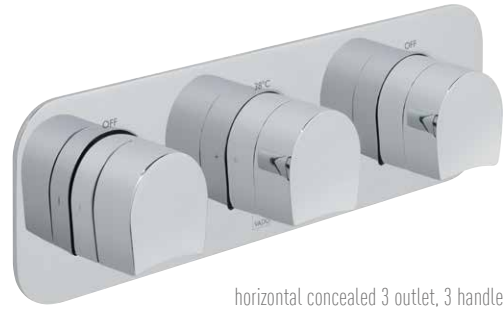

1. KOV-100/SB-C/P awarded Red Dot award for Product Design
2. KOV-109S-C/P and KOV-150-C/P awarded iF award for Product Design

Kovera demonstrates that award winning design demands outstanding form and function. When operating the beautifully crafted handle, a regulated seamless flow cascades from the spout in an elegant waterfall.

wall mounted basin mixer
0.2 bar LP
KOV-109S-C/P £384.00
Eco fitted as standard

mono swivel kitchen mixer
0.2 bar LP
KOV-150-C/P £384.00
Eco fitted as standard

2 hole deck mounted bath shower
mixer with shower kit
0.2 bar LP
KOV-130+K-C/P €349.00
FR-SHOWER/9-C/P €9.00

bath shower mixer
wall mounted with shower kit
2.0 bar HP
KOV-123+K-C/P €384.00
FR-SHOWER/9-C/P €9.00

2 hole deck mounted bath filler
0.2 bar LP
KOV-137-C/P €269.00

showering

vertical concealed 3 outlet, 3 handle
thermostatic valve with all-flow function*
TAB-128/3-KOV-C/P €633.00

vertical concealed 2 outlet,
3 handle thermostatic valve*
TAB-128/2-KOV-C/P €549.00

vertical concealed 2 outlet, 2 handle
thermostatic valve with all-flow function*
TAB-148/2-KOV-C/P €549.00

vertical concealed 1 outlet,
2 handle thermostatic valve*
TAB-148-KOV-C/P €439.00