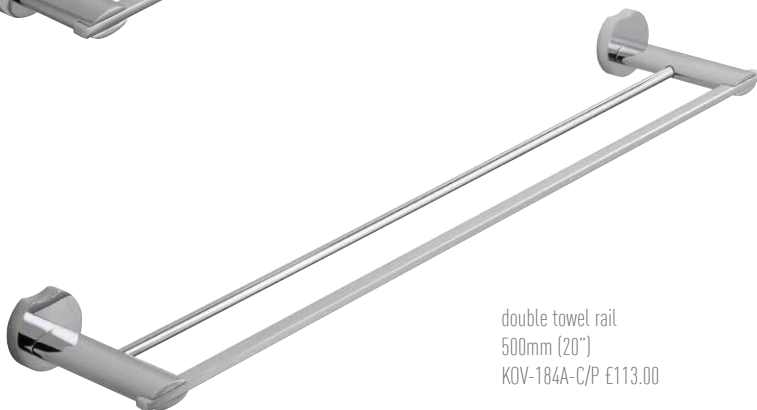

1. KOV-100/SB-C/P awarded Red Dot award for Product Design
2. KOV-109S-C/P and KOV-150-C/P awarded iF award for Product Design

Kovera demonstrates that award winning design demands outstanding form and function. When operating the beautifully crafted handle, a regulated seamless flow cascades from the spout in an elegant waterfall.

horizontal concealed 3 outlet, 3 handle
thermostatic valve with all-flow function*
TAB-128/3-H-KOV-C/P €633.00

horizontal concealed 2 outlet,
3 handle thermostatic valve*
TAB-128/2-H-KOV-C/P €549.00

horizontal concealed 2 outlet, 2 handle
thermostatic valve with all-flow function*
TAB-148/2-H-KOV-C/P €549.00

horizontal concealed 1 outlet,
2 handle thermostatic valve*
TAB-148-H-KOV-C/P €439.00

accessories

paper holder
KOV-180-C/P €39.00

towel ring
KOV-181-C/P €59.00

frosted glass soap dish and holder
KOV-182-C/P €49.00

frosted glass tumbler and holder
KOV-183-C/P €49.00

robe hook
KOV-186-C/P €26.00

towel rail
500mm (20")
KOV-184-C/P €69.00

double towel rail
500mm (20")
KOV-184A-C/P €113.00

toilet brush and
frosted glass holder
KOV-188-C/P €96.00