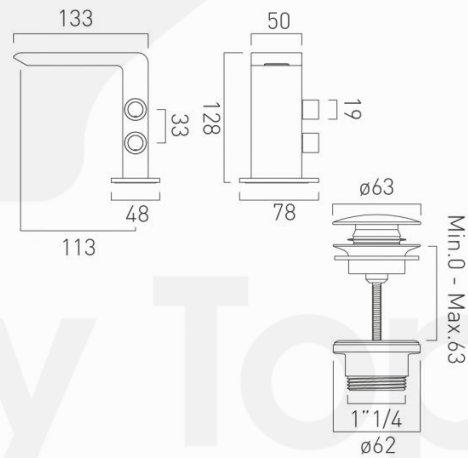

## Description

Omika' Chrome plated two handle wall mounted mono basin mixer for cold and hot water supply, with universal pop up waste

## Product Details

<b>Brand</b>	VADO	<b>Dimension</b>	As Shown
<b>Materials</b>	Brass	<b>Country of Origin</b>	United Kingdom (UK)
<b>Finish</b>	Chrome Plated	<b>WSD Ref. No.</b>	-
<b>WRAS No.</b>	-	<b>Expiry Date</b>	-